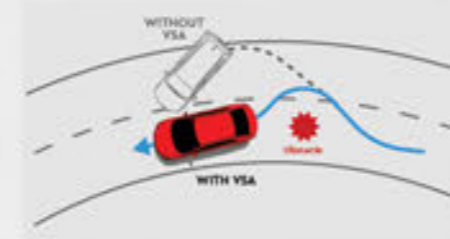

Vehicle Stability Assist (VSA)